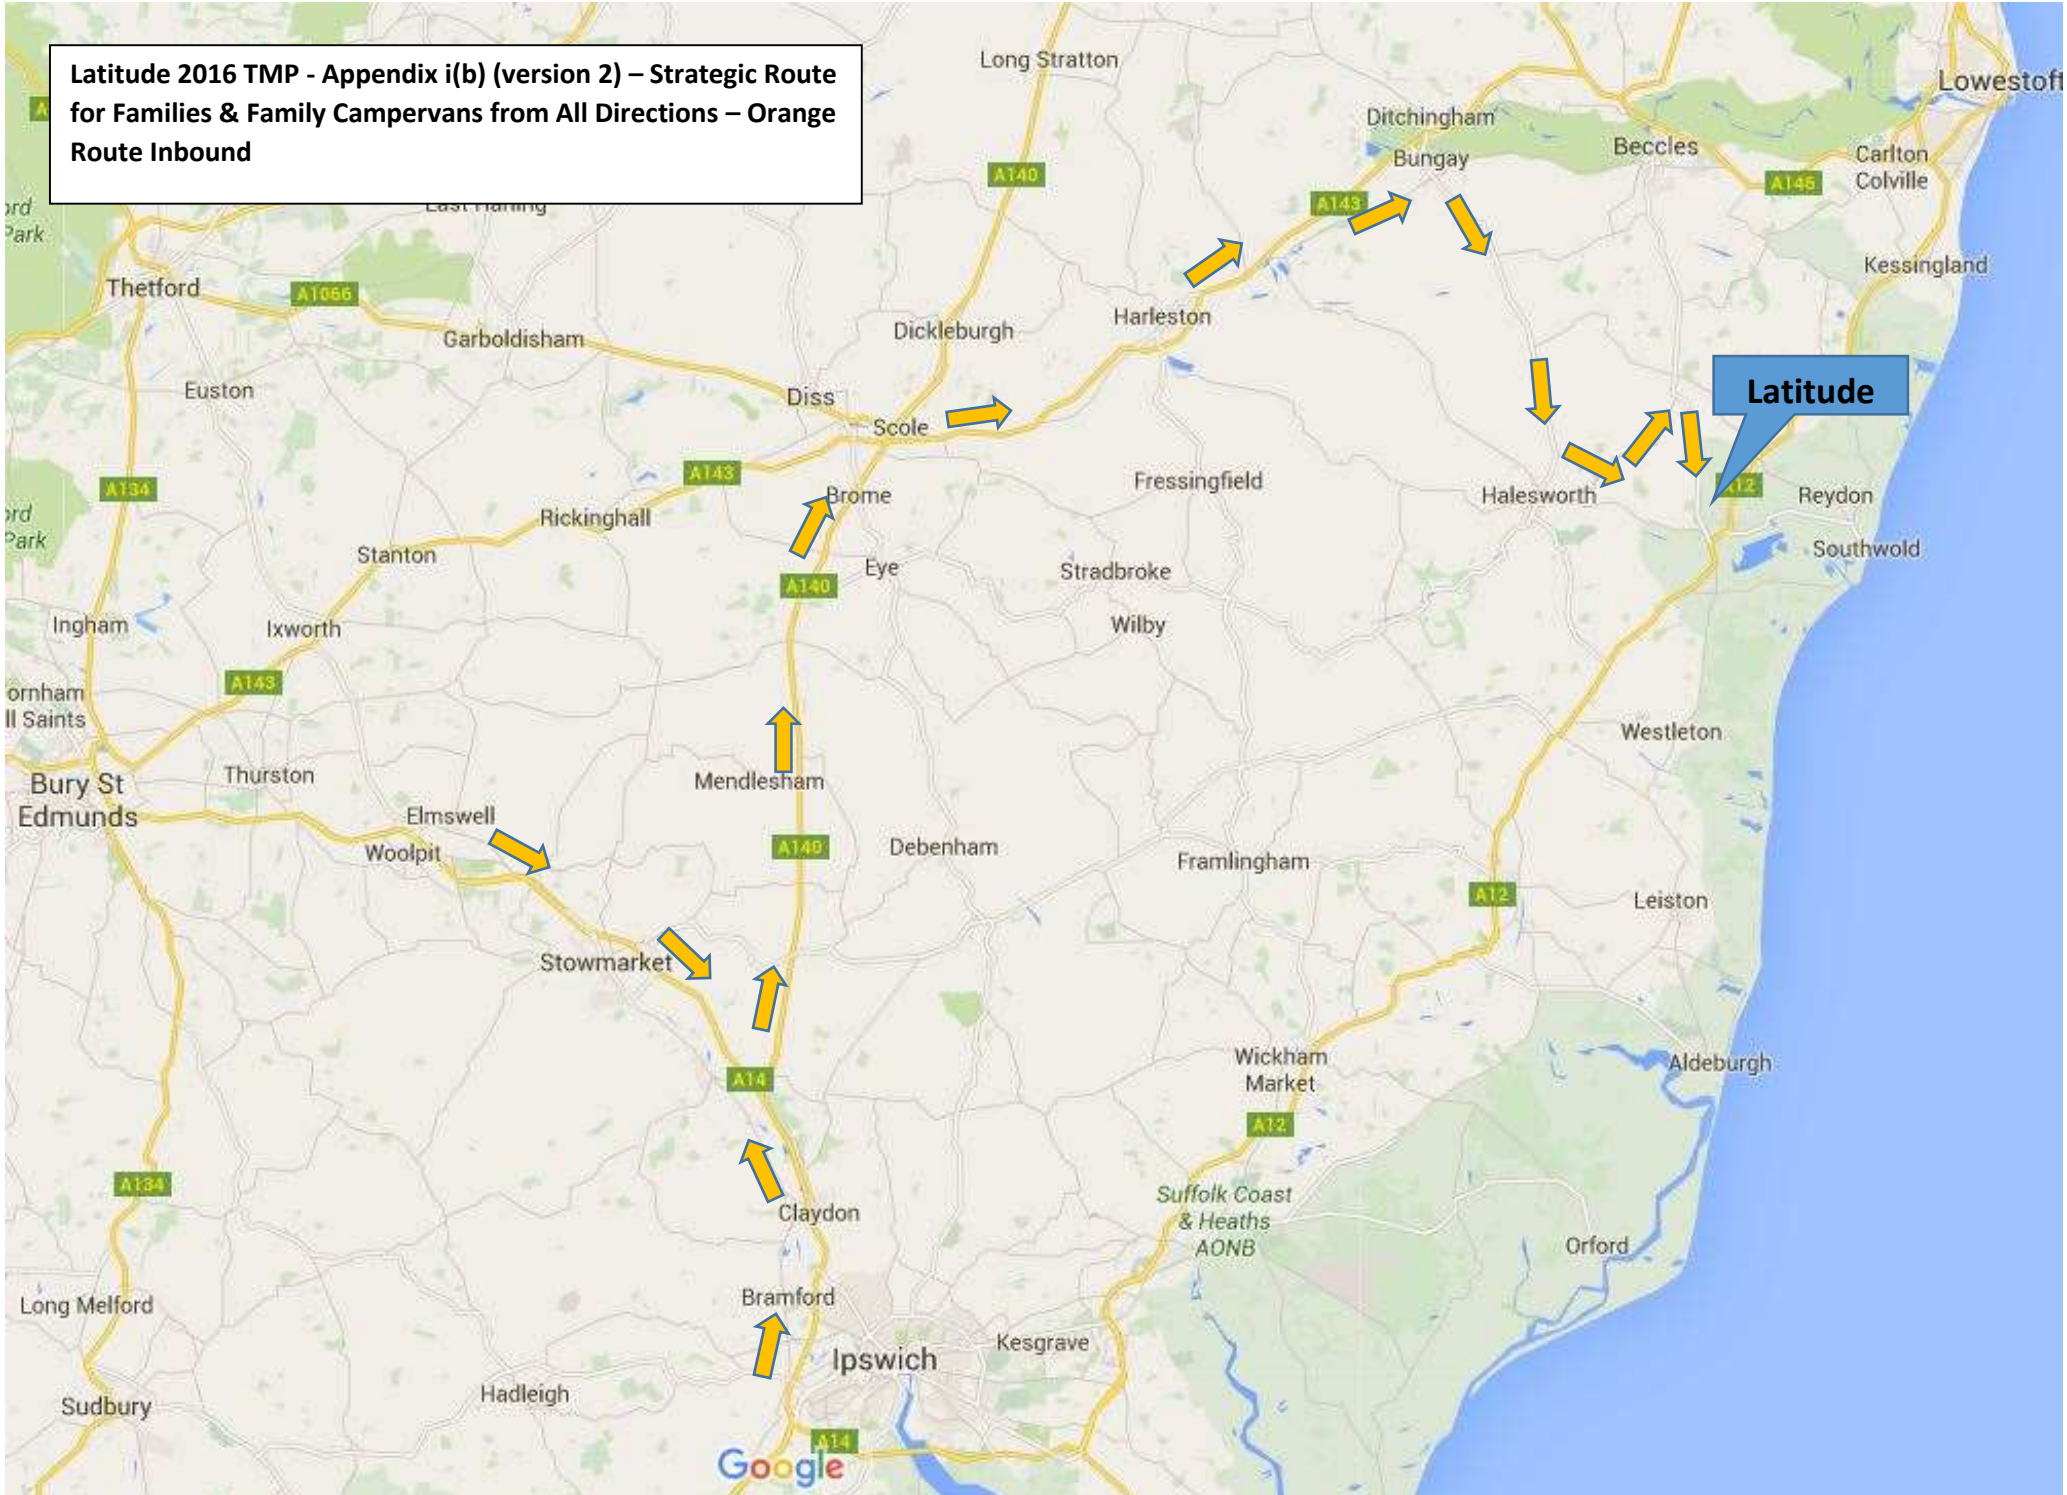

Latitude 2016 TMP - Appendix i(b) (version 2) – Strategic Route for Families & Family Campervans from All Directions – Orange Route Inbound

Latitude